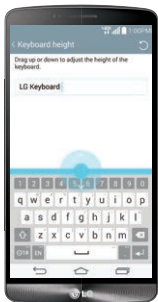

Smart Notice

The LG G3 learns from you and adapts to your needs, providing useful suggestions to help make life simpler every day.

Call Back Reminder

Prompts you to respond to missed or ignored calls.

Smart Cleaning

Sends alerts of unused apps so you can free space and speed up your phone.

Smart Tips

Explains how to access and operate certain features for ease-of-use.

LG Health

Take control and reach your personal fitness goals by tracking your daily activity and receiving a summary of your progress.*

Elegant Design

The stylish exterior features a brushed metallic back cover with matte finish to reduce fingerprints, and its redesigned Rear Key with larger, textured buttons improves touch response. Plus, a Floating Arc Design has smooth, curved edges and a slim side profile to deliver ideal in-hand comfort and usability.

Smart Keyboard

Take control of your typing with a fast, efficient keyboard that provides the ultimate ease-of-use and adapts to each user.

Smart Personalization
Adjust the height to fit your thumb and palm size.