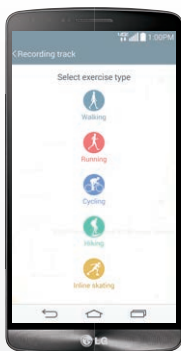

13 MP OIS+ Camera

LG's advanced OIS+ technology steadies every shot, producing sharp and focused imagery in nearly any environment.

Touch & Shoot

Tap the subject anywhere on the screen and the shutter will activate so you can capture every moment with just one touch.

Soft Light

The LG G3's screen softly illuminates around the photo preview for vibrant selfies, even in low light.

Knock Code™

Tap a secure 3-8 point code to instantly access your home screen, with over 86,000 different possible combinations.

Smart Notice

The LG G3 learns from you and adapts to your needs, providing useful suggestions to help make life simpler every day.

Call Back Reminder

Prompts you to respond to missed or ignored calls.

Smart Cleaning

Sends alerts of unused apps so you can free space and speed up your phone.

Smart Tips

Explains how to access and operate certain features for ease-of-use.

LG Health

Take control and reach your personal fitness goals by tracking your daily activity and receiving a summary of your progress.*